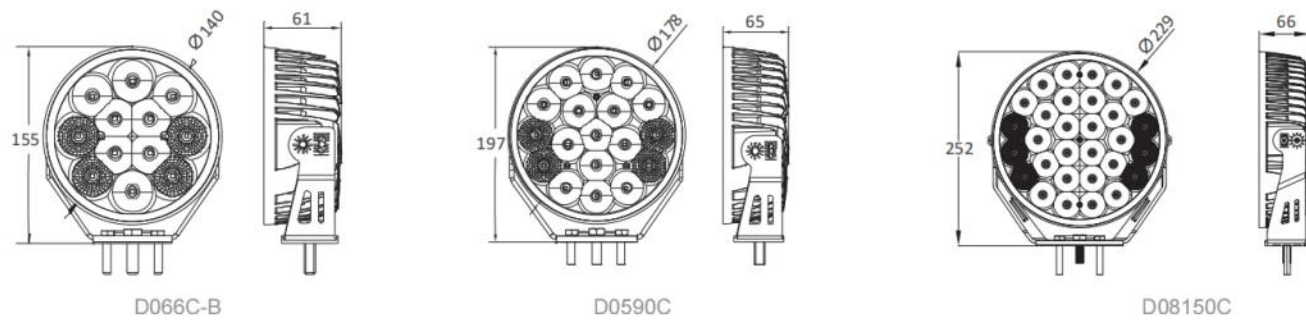

PARAMETER

Model NO.	LED Chip	Rated	Beam pattern	Amp Draw @12VDC	Raw lumen	Lux/10m	M/1Lux	Size	Color Temp
D0660C-B	OSRAM-P8	60W	Combo	4.54	7200Lm	1550Lx	394m	∅140x61mm	5700K
D0590C	OSRAM-P8	90W	Combo	7.05	10800Lm	2740Lx	423m	∅178x65mm	5700K
D08150C	OSRAM-P8	150W	Combo	12.15	18000Lm	4011Lx	633m	∅229x66mm	5700K

DIMENSION

PARAMETER

Model NO.	LED Chip	Rated	Beam pattern	Amp Draw @12VDC	Raw lumen	Lux/10m	M/1Lux	Size	Color Temp
D0660C-A	OSRAM-P8	60W	Combo	4.54	7200Lm	886Lx	98m	∅140x61mm	5700K
D0580C	OSRAM-P8	80W	Combo	6.67	9600Lm	1450Lx	381m	∅178x65mm	5700K
D08120C	OSRAM-P8	120W	Combo	10.57	14400Lm	3202Lx	566m	∅229x66mm	5700K

DIMENSION