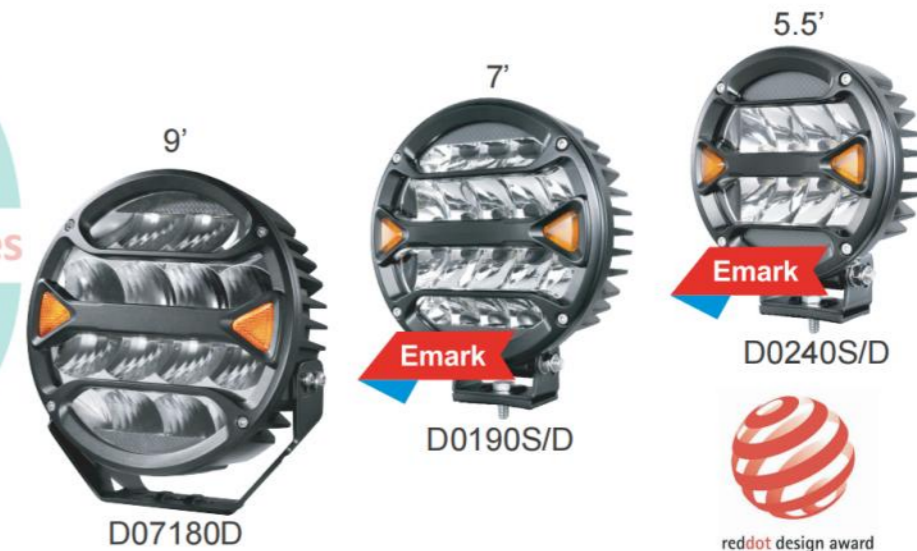

More than once  
illuminate  
the way forward  
.....

Take an unusual step  
EASDAR Driving light series  
Let safety continue naturally

Shine a Light  
Shine faster, light farther

Highly reflective vacuum plating  
maximize the light performance of the product

### PARAMETER

Model NO.	LED Chip	Rated	Beam pattern	Amp Draw @12VDC	Raw lumen	Lux/10m	M/1Lux	Size	Color Temp
D0240S	OSRAM-OSLON	40W	Spot10°	3.42A	3600Lm	3080Lx	572m	∅ 146x82mm	5700K
D0240DE	OSRAM-OSLON	40W	Driving10x25°	3.42A	3600Lm	1220Lx	439m	∅ 146x82mm	5700K
D0190S	OSRAM-OSLON	90W	Spot10°	7.27A	8100Lm	4850Lx	696m	∅ 178x87mm	5700K
D0190DE	OSRAM-OSLON	90W	Driving10x25°	7.27A	8100Lm	1583Lx	398m	∅ 178x87mm	5700K
D07180D	LUXEON-ZES	180W	Driving12X45°	11.85A	18000Lm	2055Lx	454m	∅ 228.6x98mm	5700K