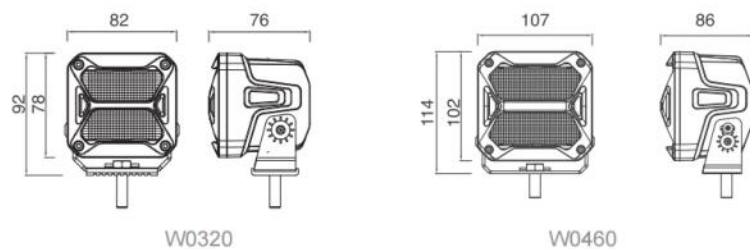

W0320

reddot design award

PARAMETER

W0320

Model NO.	LED Chip	Rated	Beam pattern	Raw lumen	Lux/10m	M/1Lux	Size	Color Temp
W0320S	OSRAM-OSLON	20W	Spot10°	1800Lm	1265Lx	356m	82x78.3x78mm	5700K
W0320D	OSRAM-OSLON	20W	Driving10x25°	1800Lm	530Lx	230m	82x78.3x78mm	5700K
W0320S	OSRAM-P8	20W	Spot10°	2400Lm	750Lx	274m	82x78.3x78mm	5700K
W0320D	OSRAM-P8	20W	Driving10x25°	2400Lm	350Lx	187m	82x78.3x78mm	5700K
W0320F	OSRAM-P8	20W	Flood90°	2400Lm	15Lx	39m	82x78.3x75mm	5700K

DIMENSION

W0830

W0715

W0930

W0720

W0830FM

PARAMETER

W0715/W0720

Model NO.	LED Chip	Rated	Beam pattern	Raw lumen	Lux/10m	M/1Lux	Size	Color Temp
W0715S	OSRAM-P7	15W	Spot15°	1500Lm	650Lx	255m	87.7x57x51mm	5700K
W0715F	OSRAM-P7	15W	Flood60°	1500Lm	45Lx	67m	87.7x57x51mm	5700K
W0720S	OSRAM-P9	20W	Spot10°	2400Lm	560Lx	237m	87.7x57x51mm	5700K
W0720F	OSRAM-P9	20W	Flood60°	2400Lm	40Lx	63m	87.7x57x51mm	5700K

W0930

W0930S	OSRAM-P7	30W	Spot15°	3000Lm	1220Lx	350m	160.3x57.6x52.6mm	5700K
W0930F	OSRAM-P7	30W	Flood60°	3000Lm	61Lx	78m	160.3x57.6x52.6mm	5700K

DIMENSION